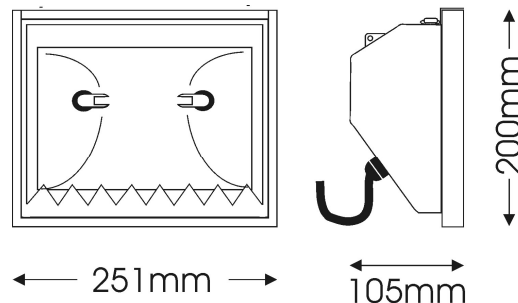

Operational specifications

Working position	max. tilting $\pm 180^\circ$ from vertical
Positional adjustment	tilt lock on one side when mounted in batten

Lamp types

160W	Plusline ES Small R7s 230V 3100lm 2.000 hrs
240W	Plusline ES Small R7s 230V 4900lm 2.000 hrs
400W	Plusline ES Small R7s 230V 8700lm 2.000 hrs

LDR recommends Philips lamps

Accessories

Lamps	see above		
Spare metal colour frame	■20100120	□20100120B	■20100120C
3-leaf barndoor	■20100620	□20100620B	■20100620C □■20100620D
2-leaf barndoor	■20100520	□20100520B	■20100520C □■20100520D
Clear safety glass	20101420	Safety guard	20100220
Kit for square mounting	20101920		
Stirrup kit 1 Rima	20102621	Kit linear mounting 2 Rima	20102622
Kit linear mounting 3 Rima	20102623	Kit linear mounting 4 Rima	20102624
Hook clamp	20100900		
Safety bond	20101200		

Photometric data

Horizontal		ES400									
Beam dia.		3.1	4.7	6.3	7.8	9.4	10.9	12.5	14.1	15.6	m
lux		1585	704	396	254	176	129	99	78	63	
Distance		2	3	4	5	6	7	8	9	10	m

Vertical											
Beam dia.		1.9	2.9	3.8	4.8	5.7	6.7	7.6	8.6	9.5	m
lux		2151	956	538	344	239	176	134	106	86	
Distance		2	3	4	5	6	7	8	9	10	m

LUCI DELLA RIBALTA PROFESSIONAL LIGHTING PRODUCTS

rima® A500 no stirrup

200 - 500W

asymmetric floodlight

part number: ■ 10506150 □ 10506151 ■ 10506152

New, stylish and high specification 500W asymmetrical floodlights, ideal for professional usage in all cyclorama-type lighting applications.

The modular design enables several units to be coupled together to form a single compartment or square batten. Improved design prevents any light spill. A colour frame and 1.5m mains cable are included in standard delivery.

Available to special order with extended front chassis for longer gel life.

Luci della Ribalta srl
Via Berna 14
46042 Castel Goffredo (MN), Italy
tel: +39 0376 771777
fax: +39 0376 772140
www.ldr.it info@ldr.it

issue: ap ©2010. LDR reserves the right to alter the specification without prior notice.