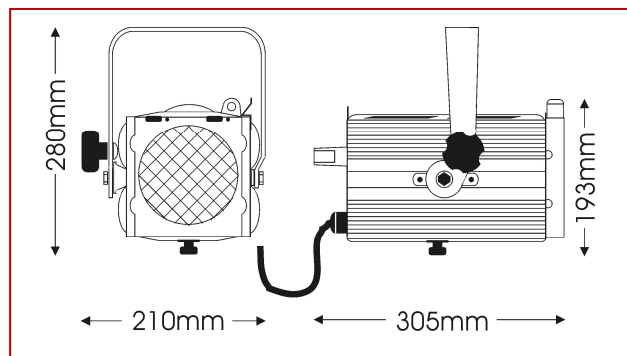

Operational specifications

Focus adjustment	slide focus with control underneath
Working position	max. tilting ±90° from horizontal
Beam Shaping	using barndoor accessory
Positional adjustment	single rim-clamp tilt lock

Lamp types

300W	M38 2950K 2000 hrs
500W	T18 3000K 360 hrs / T25 3000K 360 hrs / M40 2950K 2.000 hrs
650W	T26 3050K 600 hrs / T27 3050K 600 hrs

LDR recommends Philips lamps

Accessories

Spare metal colour frame	■ 20100103	□ 20100103B	■ 20100103C
Spare safety guard	■ 20100203	□ 20100203B	■ 20100203C
4-leaf barndoor	■ 20100303	□ 20100303B	■ 20100303C
	□ 20100303D	■ 20100303E	
Hook clamp	20100900	Alu-grip clamp	20101100
Safety bond	20101200		
Colour scroller Xpress 13	20106013 with mounting plate	20600003	

Photometric data

Spot focus												T27
Beam dia.	0.2	0.4	0.5	0.6	0.7	0.9	1.0	1.1	1.2	m		
lux	24800	11022	6200	3968	2756	2024	1550	1225	992			
Distance	2	3	4	5	6	7	8	9	10 m			

Flood focus											
Beam dia.	2.2	3.3	4.4	5.5	6.7	7.8	8.9	10	11.1 m		
lux	2148	955	537	344	239	175	134	106	86		
Distance	2	3	4	5	6	7	8	9	10 m		

LUCI DELLA RIBALTA PROFESSIONAL LIGHTING PRODUCTS

tempo® pc 650 plus

650W pebble-convex

part number : ■ 10602000 □ 10602001 ■ 10602002

Simple yet high-quality 650W PC spotlight featuring a slide-focus variable-spread beam to offer more definition than the softer Fresnel beam.

Tempo pc650 plus is ideal for close projection in small stage venues and whenever budget is a priority. A colour frame, safety guard and 1.5m mains cable are all included as standard.

Available to special order in any colour from the RAL range

Luci della Ribalta srl
Via Berna 14
46042 Castel Goffredo (MN), Italy
tel: +39 0376 771777
fax: +39 0376 772140
www.ldr.it info@ldr.it

issue: ap ©2010. LDR reserves the right to alter the specification without prior notice.